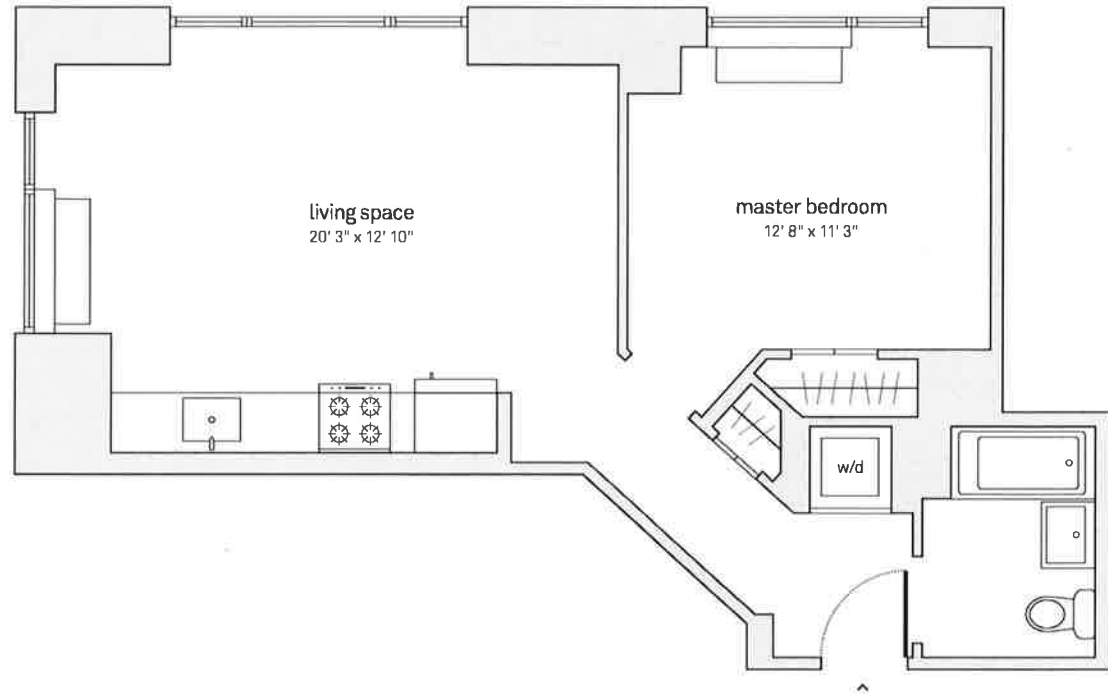

# g

**floors 5-12**  
**1 bedroom, 1 bath**

- 9' ceiling height\*
- floor-to-ceiling windows in most homes
- custom Italian kitchen cabinetry
- Caesarstone countertops and marble backsplashes
- stainless steel appliances
- Bosch washer and dryer
- Grohe and Kohler fixtures
- custom window shades
- 5" wide oak wood flooring