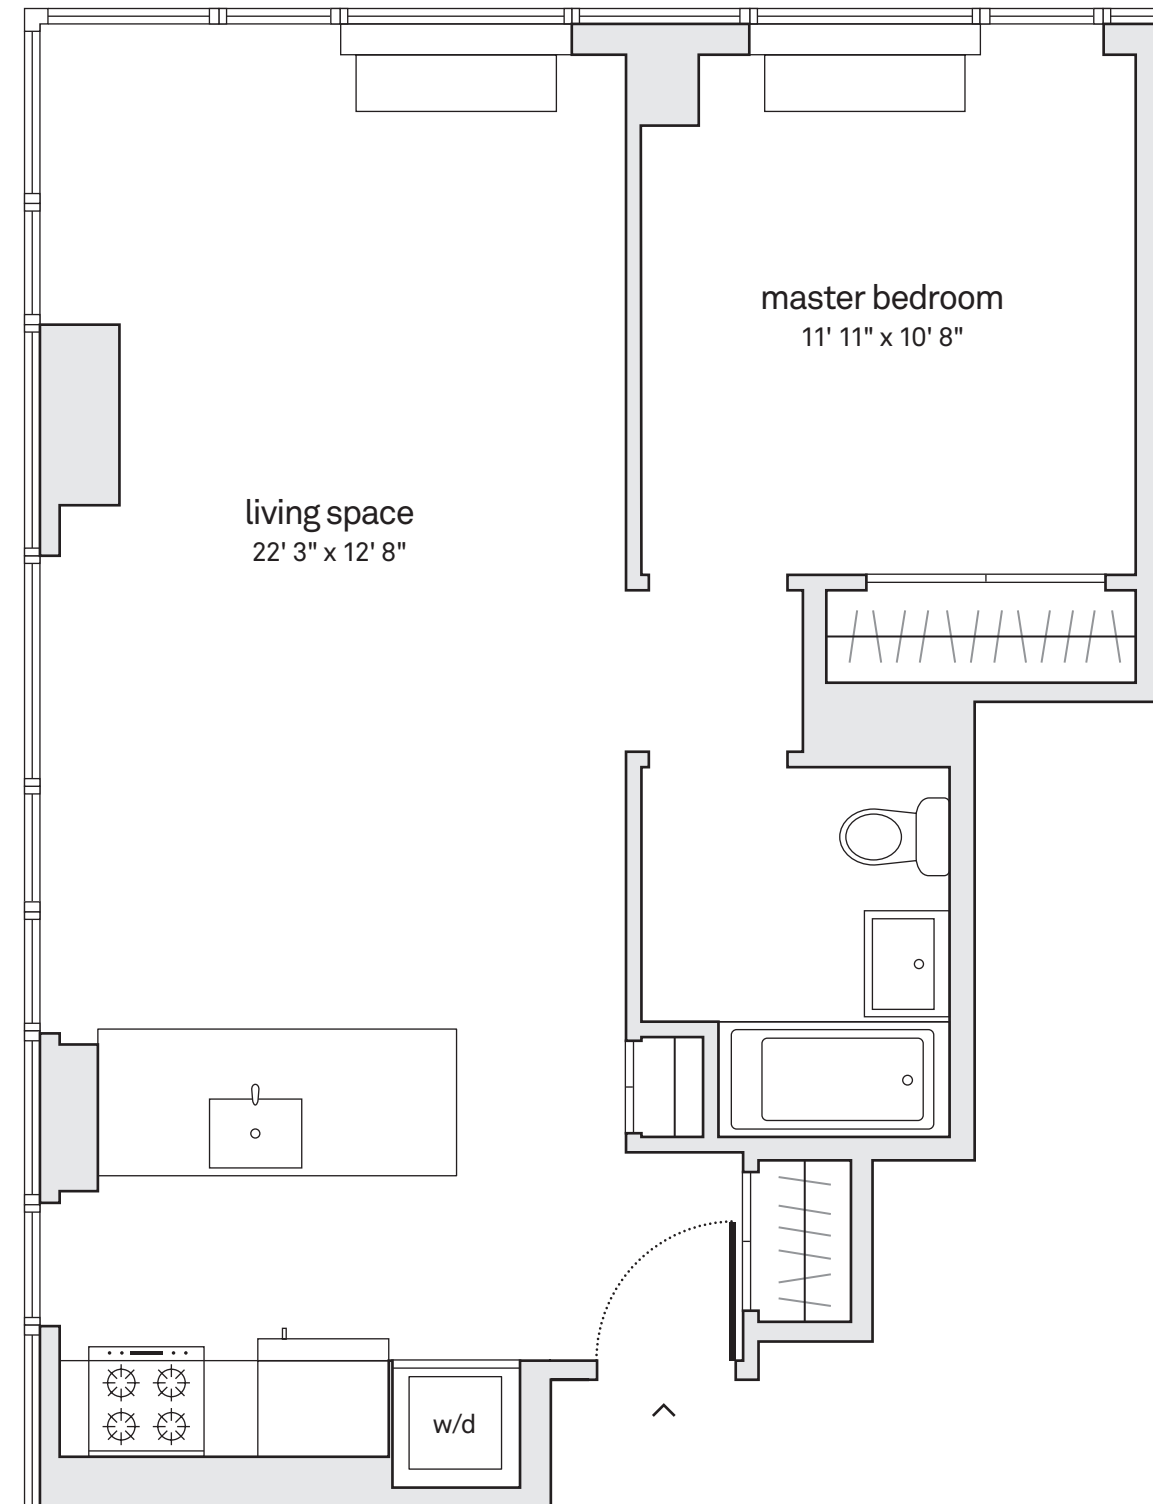

# f

**floors 14-40**  
**1 bedroom, 1 bath**

- 9' ceiling height\*
- floor-to-ceiling windows in most homes
- corner windows
- open peninsula kitchen
- custom Italian kitchen cabinetry
- Caesarstone countertops and marble backsplashes
- stainless steel appliances
- Bosch washer and dryer
- Grohe and Kohler fixtures
- linen closet
- custom window shades
- 5" wide oak wood flooring

date: \_\_\_\_\_

price: \_\_\_\_\_

agent: \_\_\_\_\_

\*10'+ ceiling height  
on floors 25, 34, and 40

slight variation in bedroom  
dimensions on floor 14