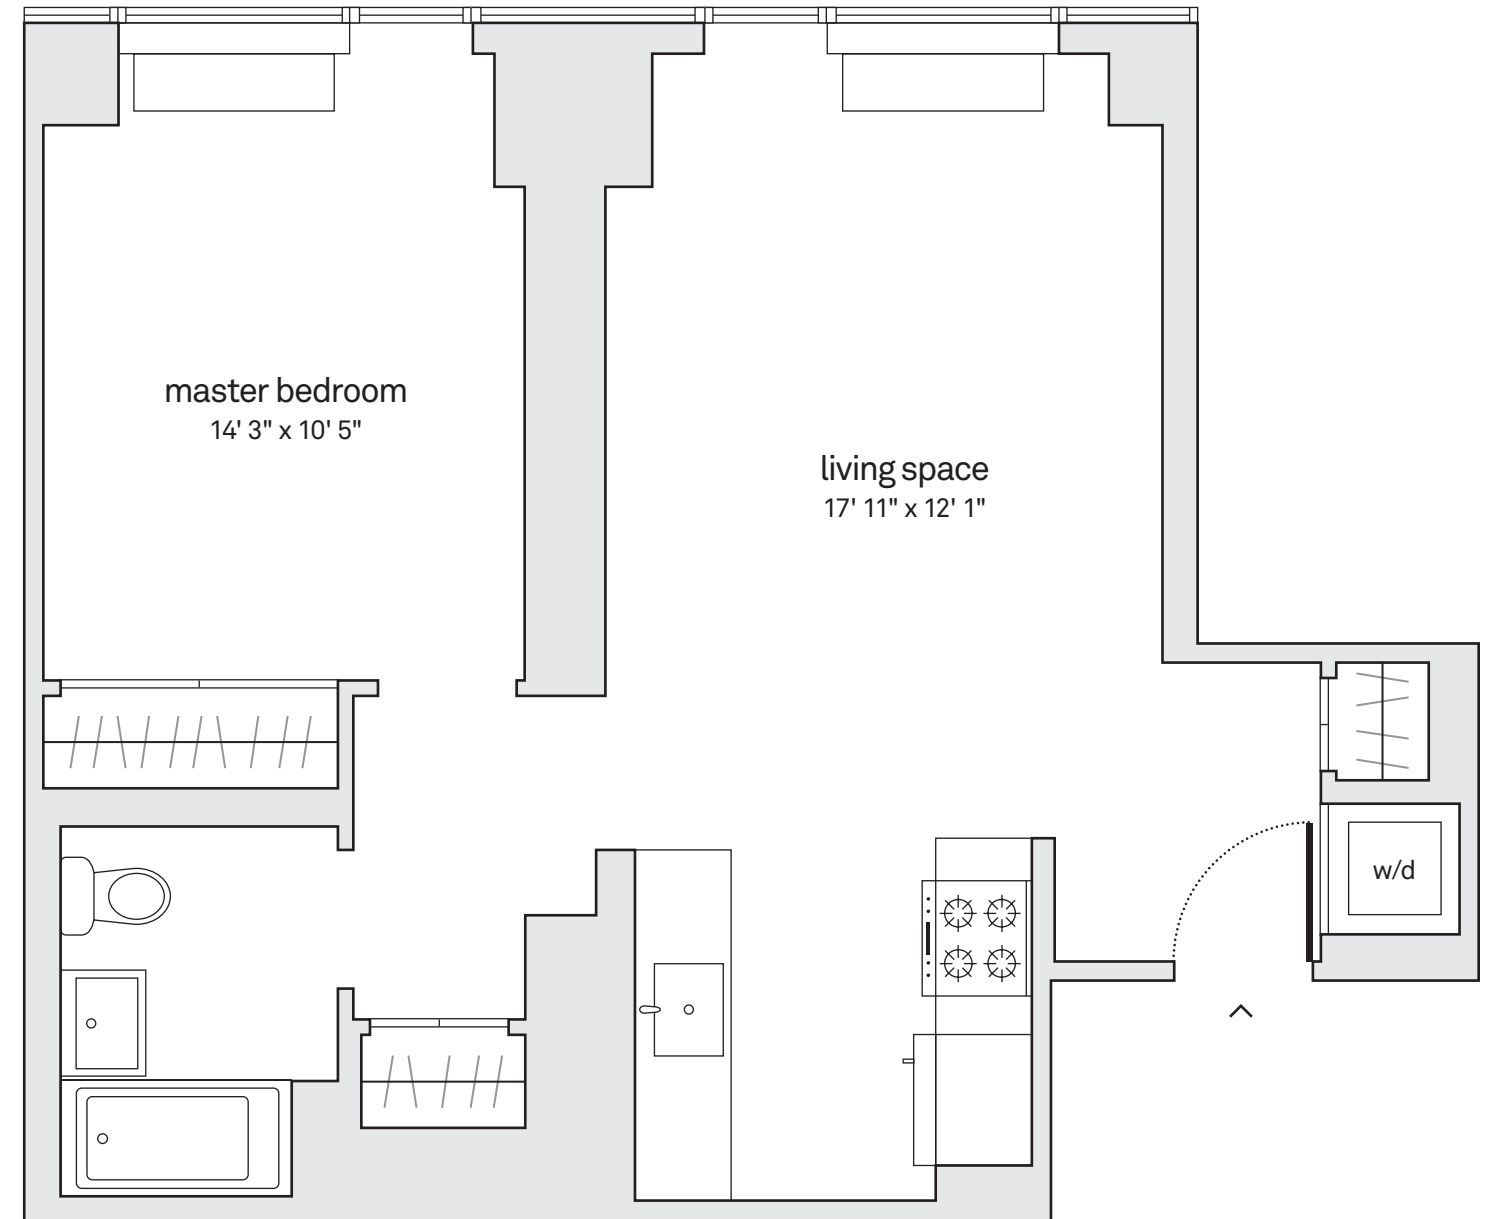

• Hub

m

floors 34, 40-49
1 bedroom, 1 bath

- 9' ceiling height*
- floor-to-ceiling windows in most homes
- separate galley kitchen
- custom Italian kitchen cabinetry
- Caesarstone countertops and marble backsplashes
- stainless steel appliances
- Bosch washer and dryer
- Grohe and Kohler fixtures
- custom window shades
- 5" wide oak wood flooring
- double closet in master bedroom

date: _____

price: _____

agent: _____

*10'+ ceiling height on
floors 34, 41, and 49

slight variation in
dimensions on floor 40