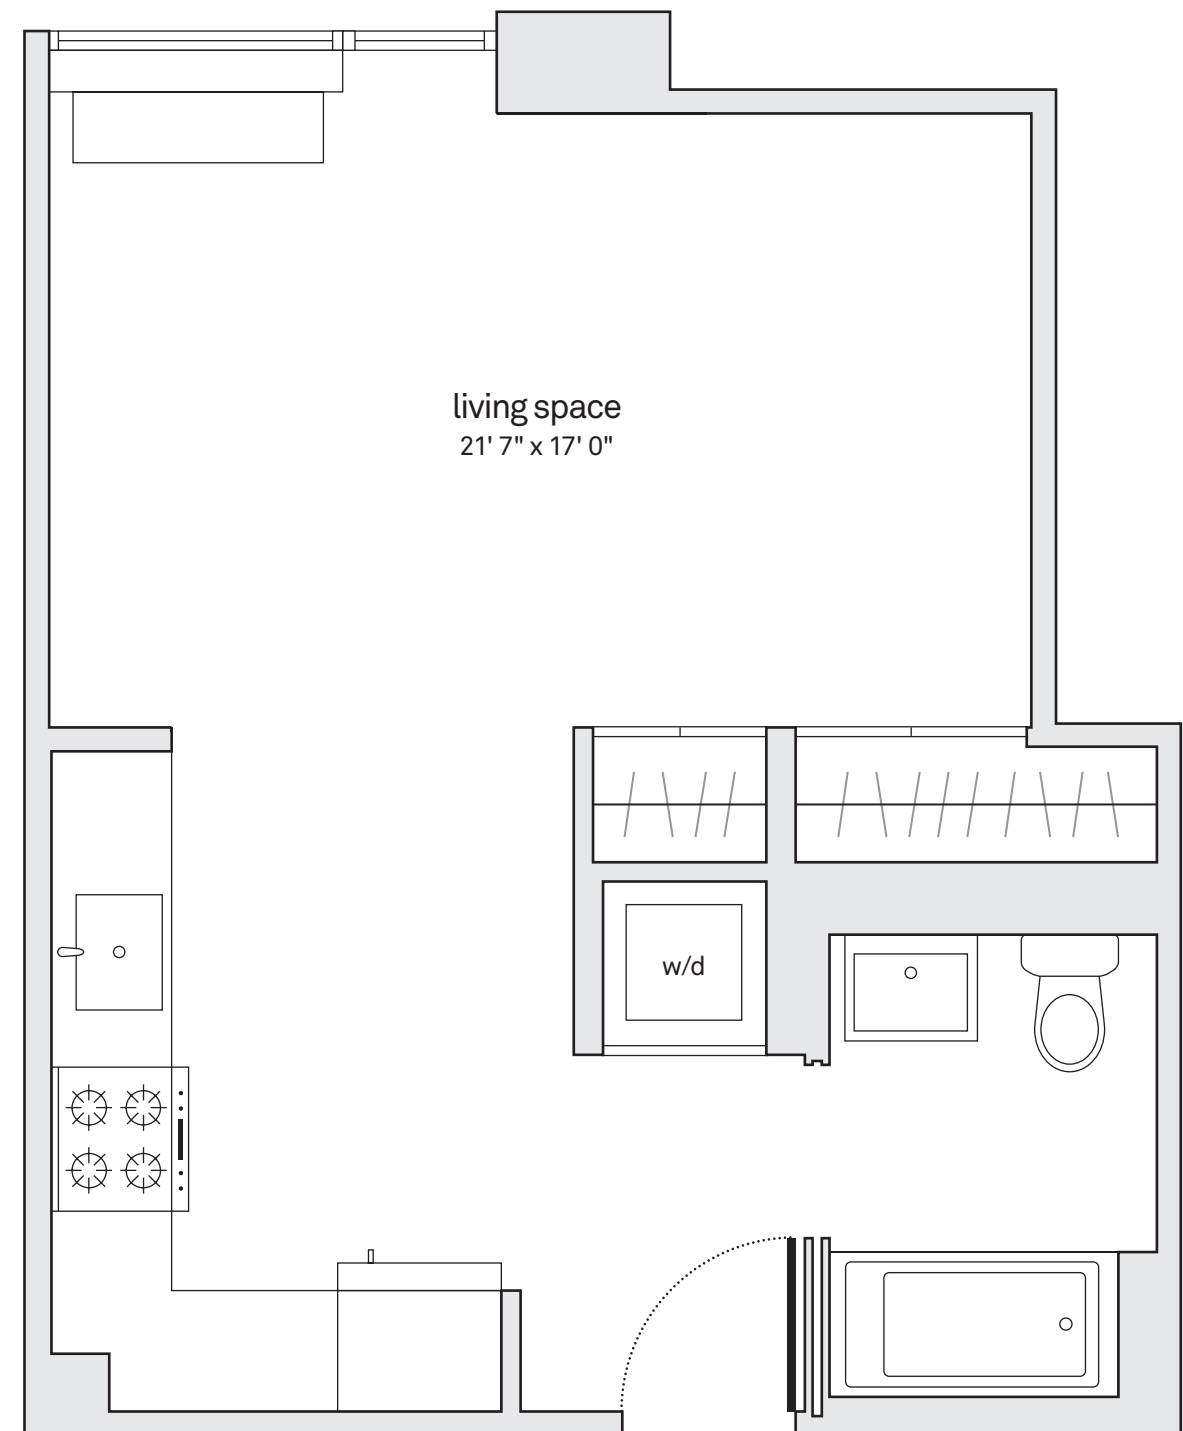

• Hub

r

floors 26-49 alcove studio, 1 bath

- 9' ceiling height*
- floor-to-ceiling windows in most homes
- open L-shaped kitchen
- custom Italian kitchen cabinetry
- Caesarstone countertops and marble backsplashes
- stainless steel appliances
- Bosch washer and dryer
- Grohe and Kohler fixtures
- custom window shades
- 5" wide oak wood flooring

date: _____

price: _____

agent: _____

*10'+ ceiling height on
floors 34, 40, 41, and 49

1'

N