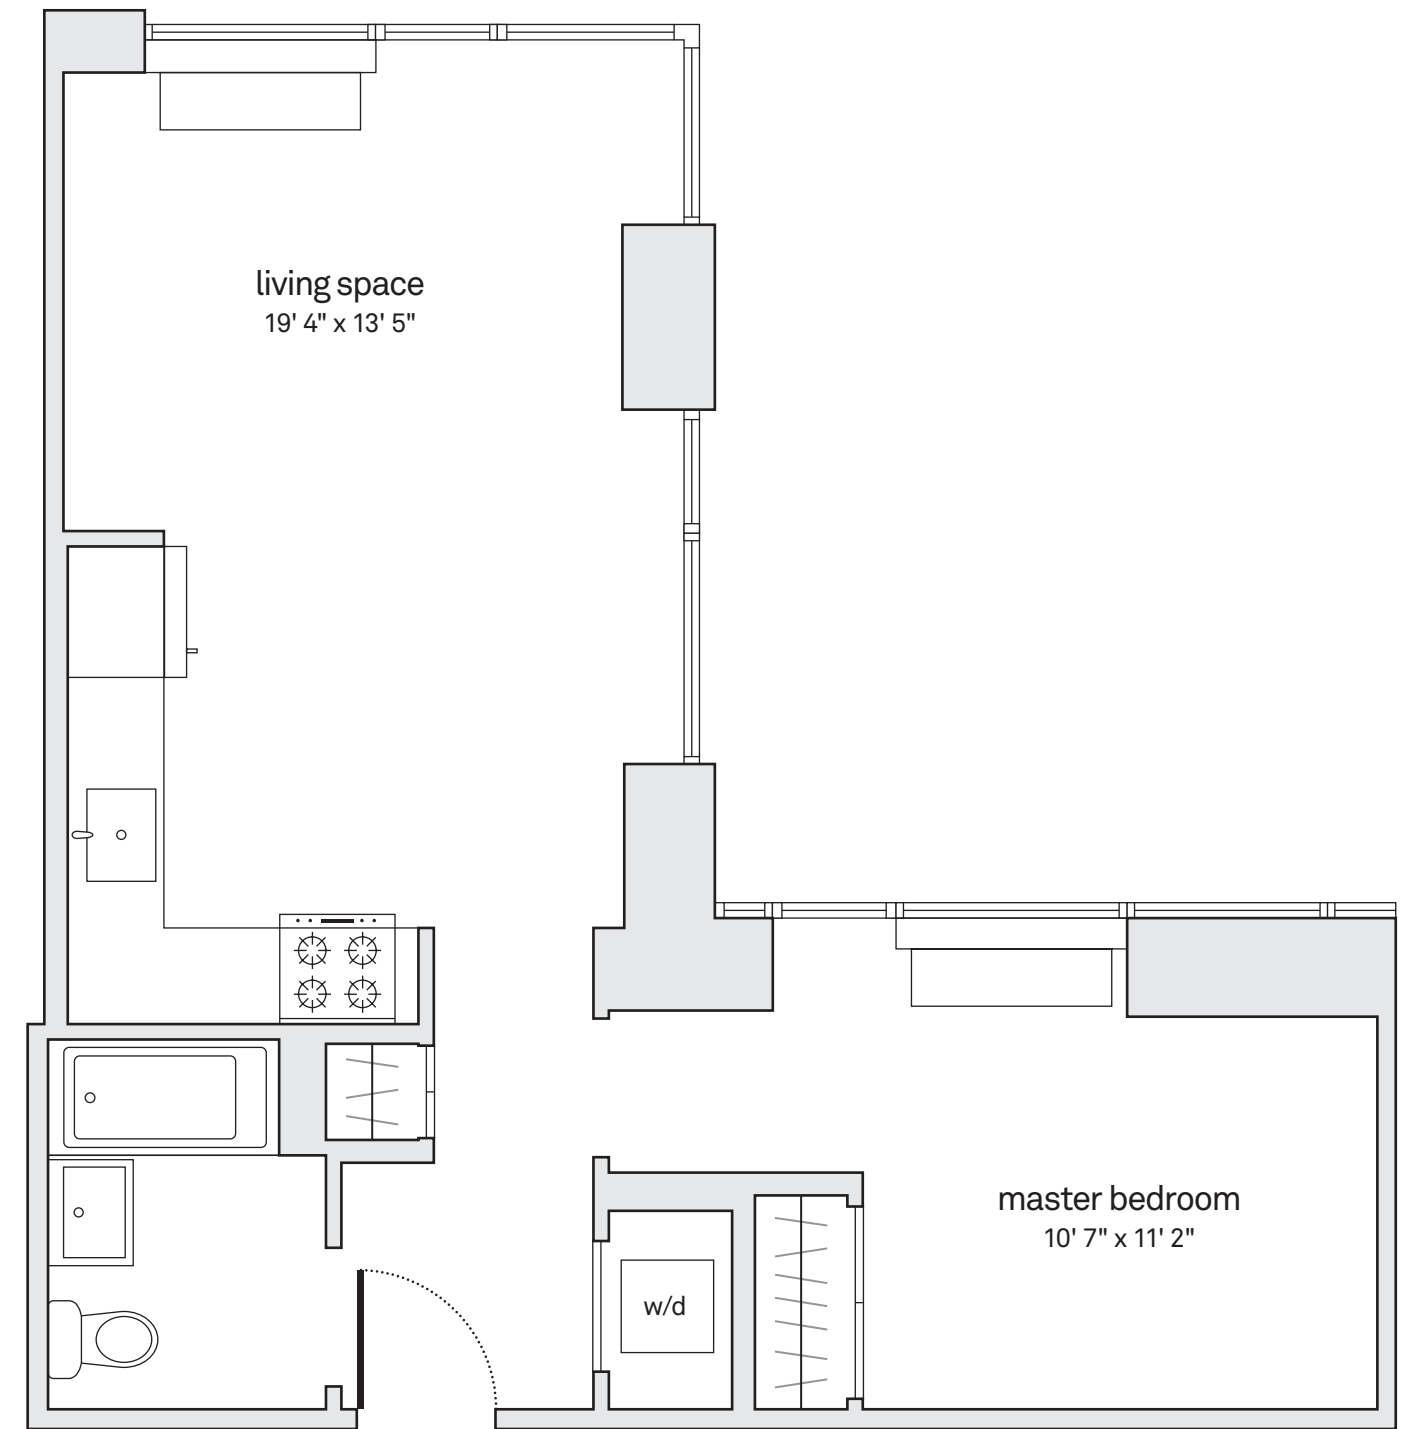

• Hub

e

floors 5-34
1 bedroom, 1 bath

- 9' ceiling height*
- floor-to-ceiling windows in most homes
- corner windows
- open L-shaped kitchen
- custom Italian kitchen cabinetry
- Caesarstone countertops and marble backsplashes
- stainless steel appliances
- Bosch washer and dryer
- Grohe and Kohler fixtures
- custom window shades
- 5" wide oak wood flooring

date: _____

price: _____

agent: _____

*10'+ ceiling height on
floors 5, 12, 25, and 34

slight variation in bedroom
dimensions on floors 5-12